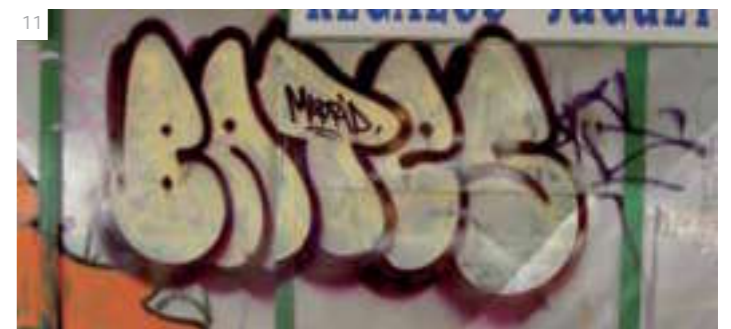

XPLICIT GRAFX

writers world watch - issue 2

BATES AIO Denmark
WIRE VMD France
SAN FRANCISCO Streets
MOSCOW Trains & Subways
STOCKHOLM Streets

Europe 8€/USA \$12/Japan ¥1500

M 09738 - 1 H - P: 6,50 €

1> Göteborg, Sweden - 2004 // 2 to 11> various locations - 2003 to 2006