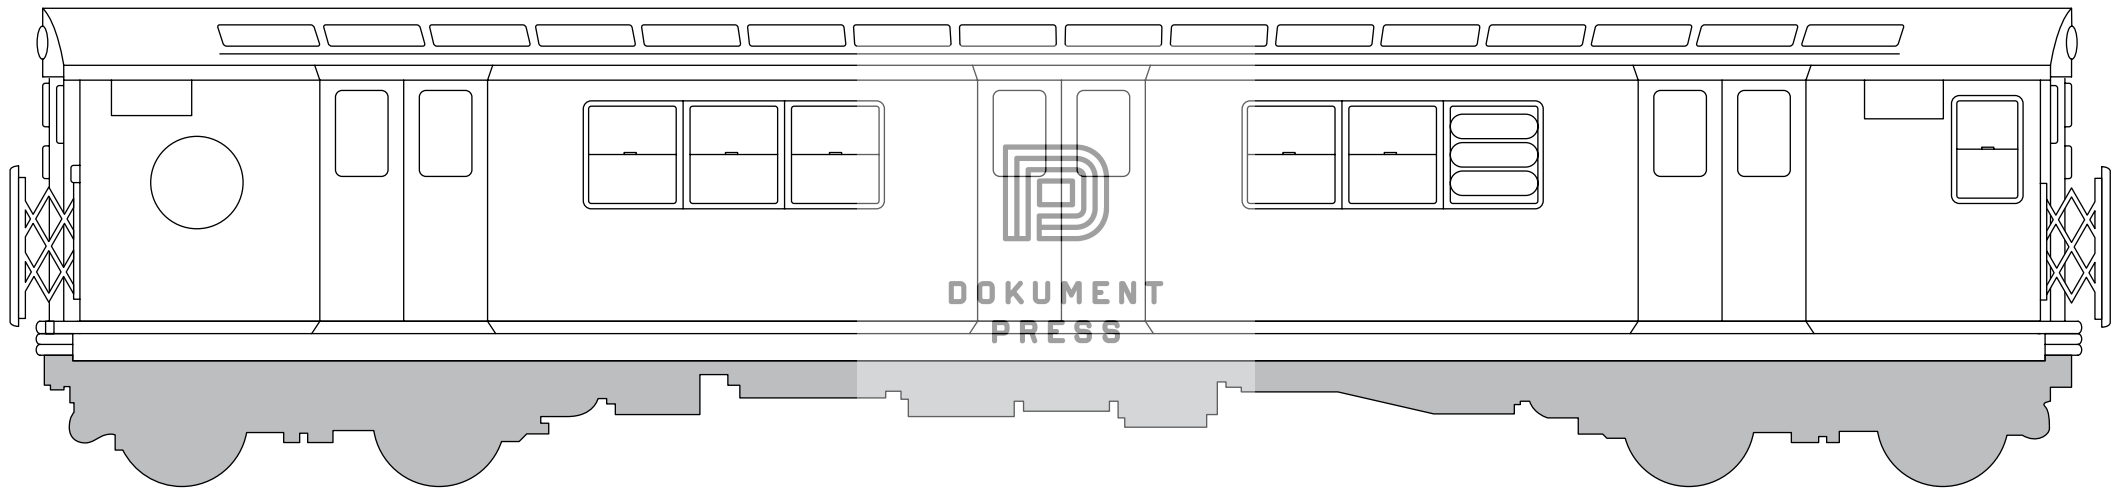

SUBWAY SCRAWL

NEW YORK • LONDON • BERLIN • PARIS • MOSCOW • TORONTO • ROME • CHICAGO • HAMBURG • STOCKHOLM

28
WHOLE CARS
AND
20
PANEL PAGES

DOKUMENT
PRESS

DOKUMENT
PRESS

**DOKUMENT
PRESS**

**DOKUMENT
PRESS**

SUBWAY SCRAWL is a notepad with pre-printed outlines of real subway cars from New York, London, Paris, Berlin, Moscow, Rome, Stockholm, Toronto, Hamburg and Chicago

PERFECT YOUR SKETCHES, take notes, re-color the subway designs or draw your own urban landscapes.

PAINT A WHOLE CAR on the New York Subway or write your shopping list on the London Tube.

**BLEED
FREE
PAPER**

**DOKUMENT
PRESS**

SUBWAY SCRAWL

© 2017 Dokument Press and Martin Ander

Printed in Poland

ISBN 978-91-88369-06-2