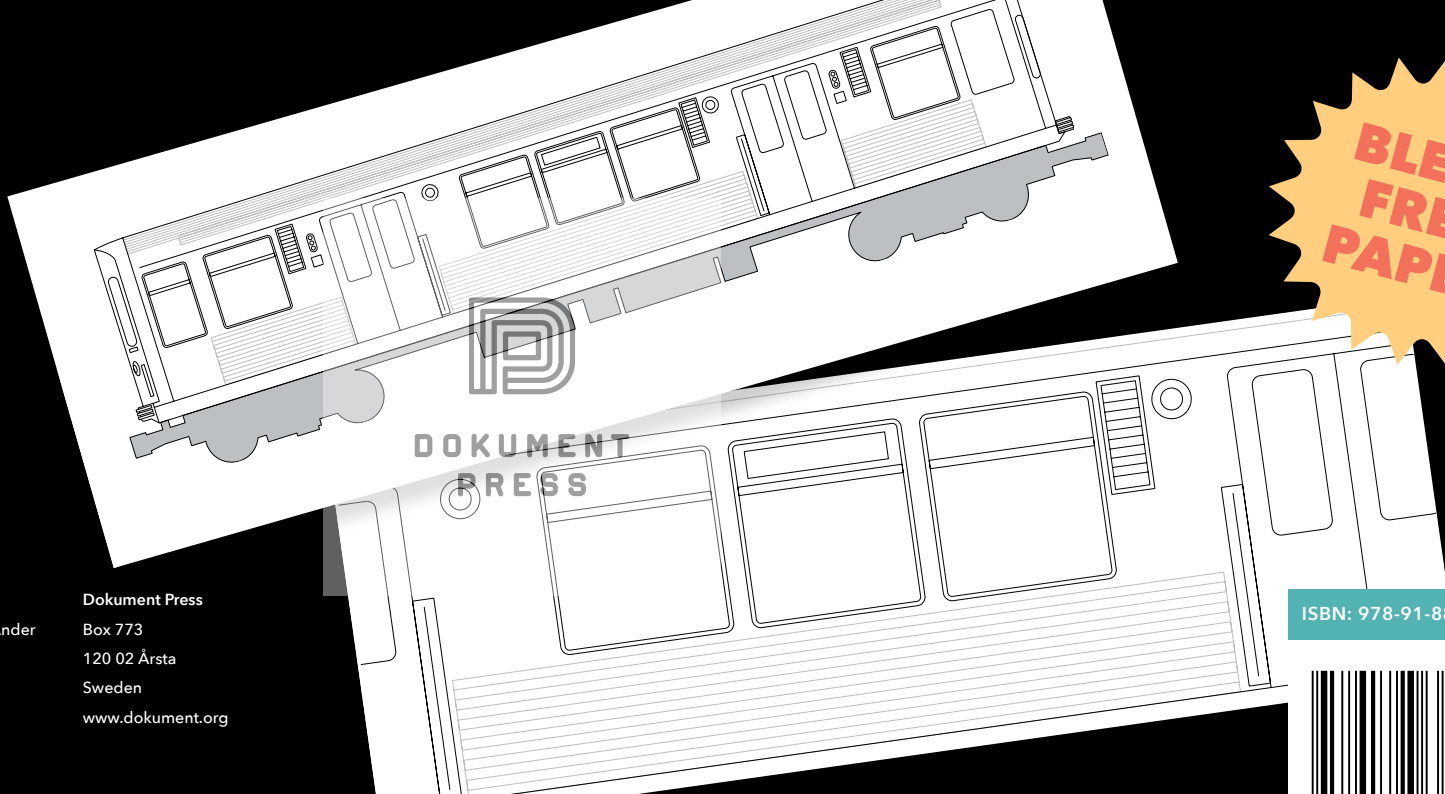

SUBWAY SCRAWL

NEW YORK • LONDON • BERLIN • PARIS • MOSCOW • TORONTO • ROME • CHICAGO • HAMBURG • STOCKHOLM

28
WHOLE CARS
AND
20
PANEL PAGES

DOKUMENT
PRESS

DOKUMENT
PRESS

**DOKUMENT
PRESS**

**DOKUMENT
PRESS**

SUBWAY SCRAWL is a notepad with pre-printed outlines of real subway cars from New York, London, Paris, Berlin, Moscow, Rome, Stockholm, Toronto, Hamburg and Chicago

PERFECT YOUR SKETCHES, take notes, re-color the subway designs or draw your own urban landscapes.

PAINT A WHOLE CAR on the New York Subway or write your shopping list on the London Tube.

**BLEED
FREE
PAPER**

**DOKUMENT
PRESS**

SUBWAY SCRAWL

© 2017 Dokument Press and Martin Ander

Printed in Poland

ISBN 978-91-88369-06-2