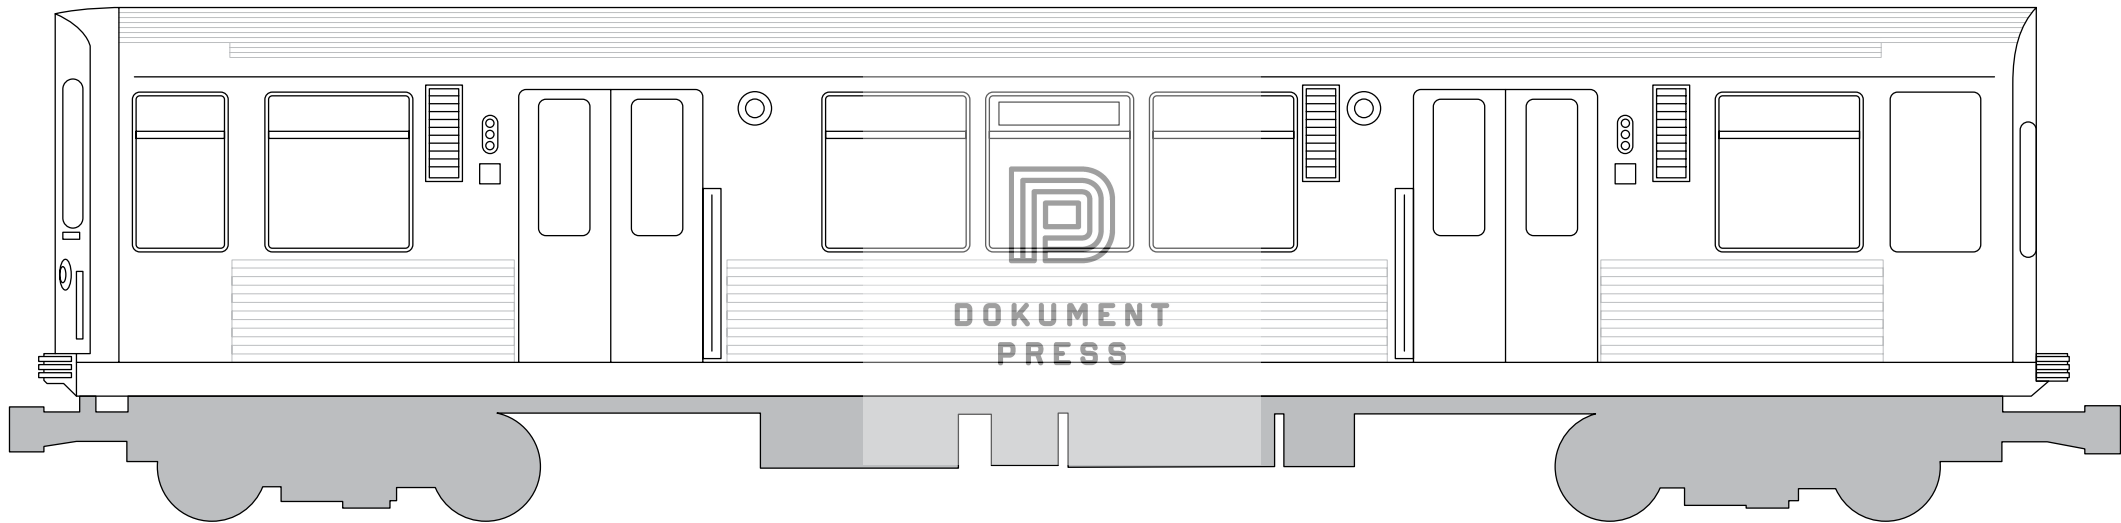

SUBWAY SCRAWL

NEW YORK • LONDON • BERLIN • PARIS • MOSCOW • TORONTO • ROME • CHICAGO • HAMBURG • STOCKHOLM

28
WHOLE CARS
AND
20
PANEL PAGES

DOKUMENT
PRESS

DOKUMENT
PRESS

**DOKUMENT
PRESS**

**DOKUMENT
PRESS**

SUBWAY SCRAWL is a notepad with pre-printed outlines of real subway cars from New York, London, Paris, Berlin, Moscow, Rome, Stockholm, Toronto, Hamburg and Chicago

PERFECT YOUR SKETCHES, take notes, re-color the subway designs or draw your own urban landscapes.

PAINT A WHOLE CAR on the New York Subway or write your shopping list on the London Tube.

**BLEED
FREE
PAPER**

**DOKUMENT
PRESS**

SUBWAY SCRAWL

© 2017 Dokument Press and Martin Ander

Printed in Poland

ISBN 978-91-88369-06-2