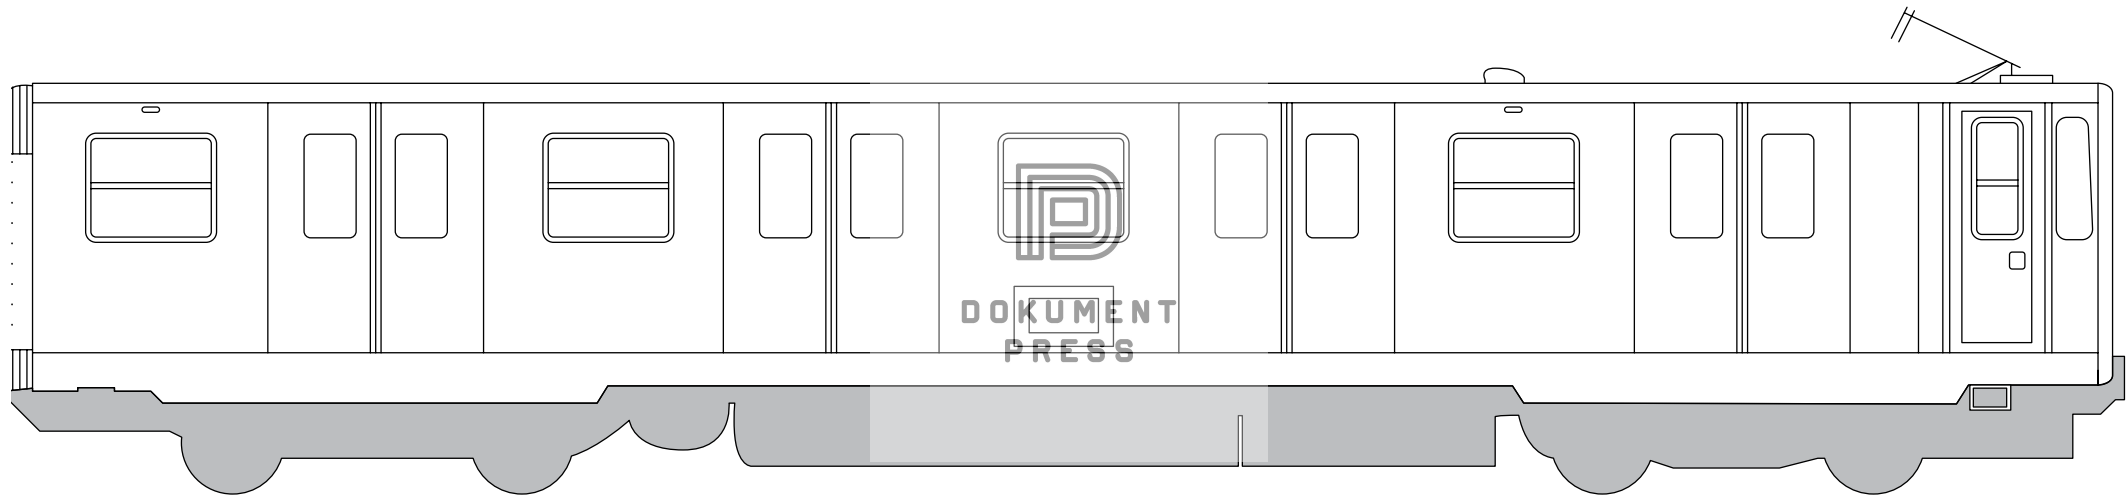

SUBWAY SCRAWL

NEW YORK • LONDON • BERLIN • PARIS • MOSCOW • TORONTO • ROME • CHICAGO • HAMBURG • STOCKHOLM

28
WHOLE CARS
AND
20
PANEL PAGES

DOKUMENT
PRESS

DOKUMENT
PRESS

**DOKUMENT
PRESS**

**DOKUMENT
PRESS**

SUBWAY SCRAWL is a notepad with pre-printed outlines of real subway cars from New York, London, Paris, Berlin, Moscow, Rome, Stockholm, Toronto, Hamburg and Chicago

PERFECT YOUR SKETCHES, take notes, re-color the subway designs or draw your own urban landscapes.

PAINT A WHOLE CAR on the New York Subway or write your shopping list on the London Tube.

**BLEED
FREE
PAPER**

**DOKUMENT
PRESS**

SUBWAY SCRAWL

© 2017 Dokument Press and Martin Ander

Printed in Poland

ISBN 978-91-88369-06-2