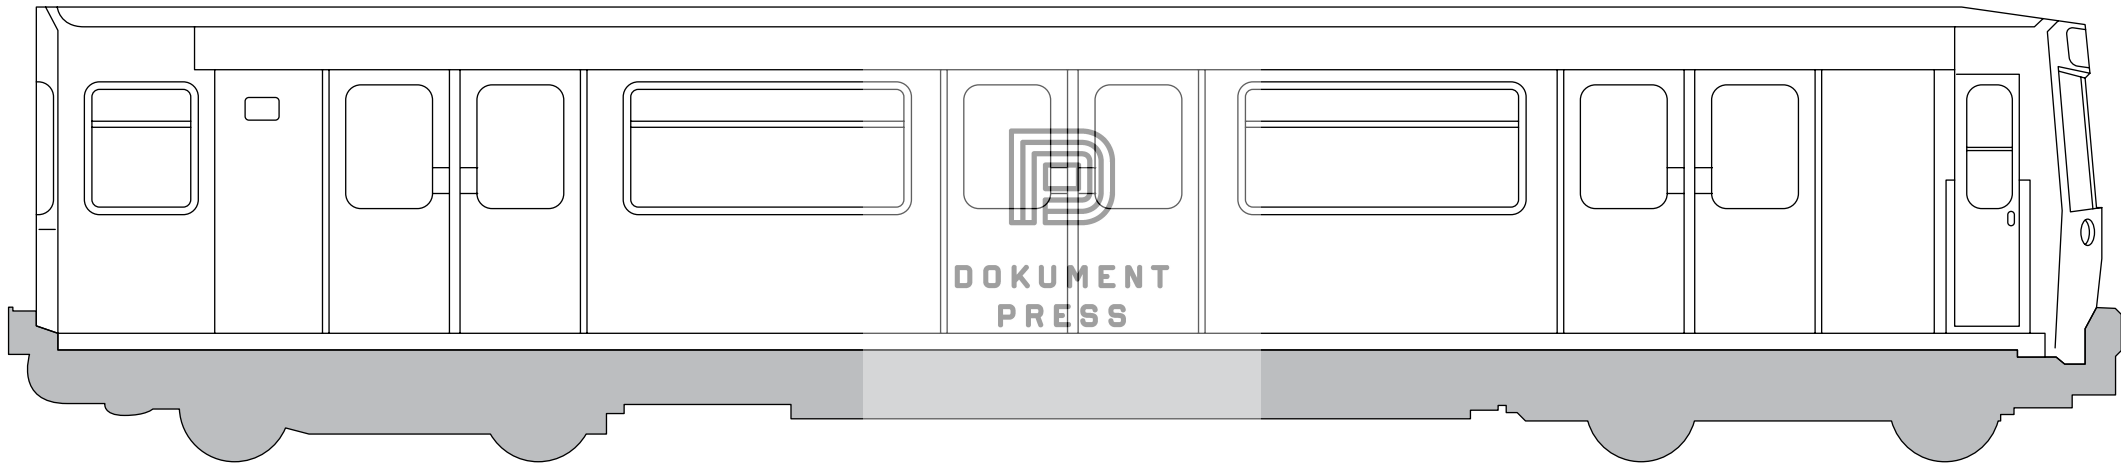

SUBWAY SCRAWL

NEW YORK • LONDON • BERLIN • PARIS • MOSCOW • TORONTO • ROME • CHICAGO • HAMBURG • STOCKHOLM

28
WHOLE CARS
AND
20
PANEL PAGES

DOKUMENT
PRESS

DOKUMENT
PRESS

**DOKUMENT
PRESS**

**DOKUMENT
PRESS**

SUBWAY SCRAWL is a notepad with pre-printed outlines of real subway cars from New York, London, Paris, Berlin, Moscow, Rome, Stockholm, Toronto, Hamburg and Chicago

PERFECT YOUR SKETCHES, take notes, re-color the subway designs or draw your own urban landscapes.

PAINT A WHOLE CAR on the New York Subway or write your shopping list on the London Tube.

**BLEED
FREE
PAPER**

**DOKUMENT
PRESS**

SUBWAY SCRAWL

© 2017 Dokument Press and Martin Ander

Printed in Poland

ISBN 978-91-88369-06-2