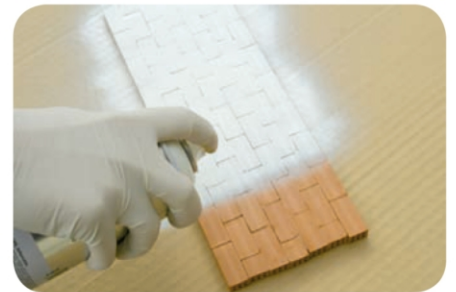

WALL TO WALL

Montana Colors presents Wall2Wall, a scaled down version of a brick wall in which you can show off your finest sketches. Thanks to it's handmade craftsmanship, as every piece will be original, it'll feel like your getting your own art up on a city wall... miniaturized.

You can even put them together if you feel like representing the whole crew.

MTN cans or markers can be used.

Something to create, collect, and remember.

The perfect gift for this Christmas!

29€

Measurements (box):

Length: 285mm. (11.4in.)

Width: 10mm. (39in.)

Height: 105mm. (4.13in.)

Material: Clay molded brick.

Joining one with another we're able to form an authentic Hall-of-Fame.

Characteristics: