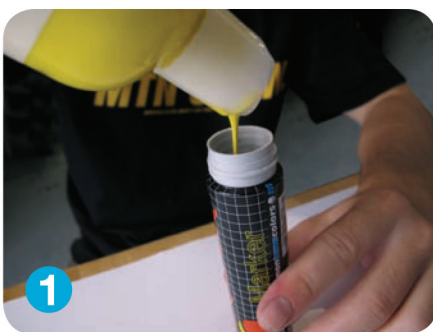

Characteristics:

250 ml. - 12 colores (mismos tonos que los Marcadores MTN).

1