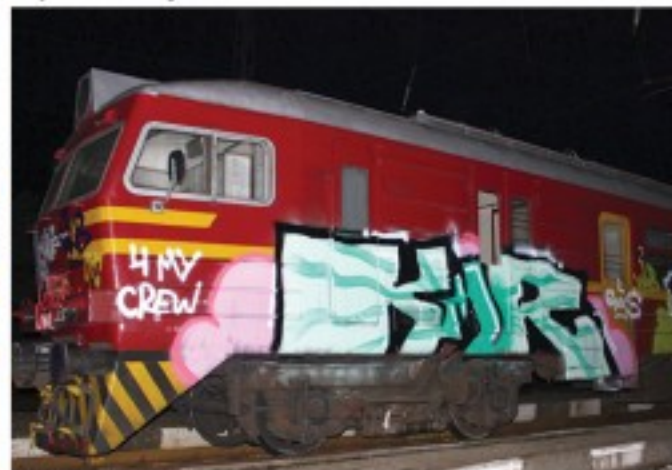

Miler LCT 2017 Slovakia Intercity train

LCT 2017 Slovakia Intercity train

Paso HPR 2016 Slovakia Intercity train

Zibi ZBC DNS 2017 Bucarest metro

Fiero DBC 2017 Bucarest metro

BobbyGF 2017 Bucarest metro

Rook 2017 Bucarest metro

Birrh RATSHOT GualWTKORSALKO 2017 Bucarest metro

SOFIA PHOTO REPORT

Relay RCS 2016 Sofia regional train

Trevor ACL 2016 Sofia regional train

Relay RCS 2016 Sofia regional train

GuaxKMR 2016 Sofia regional train